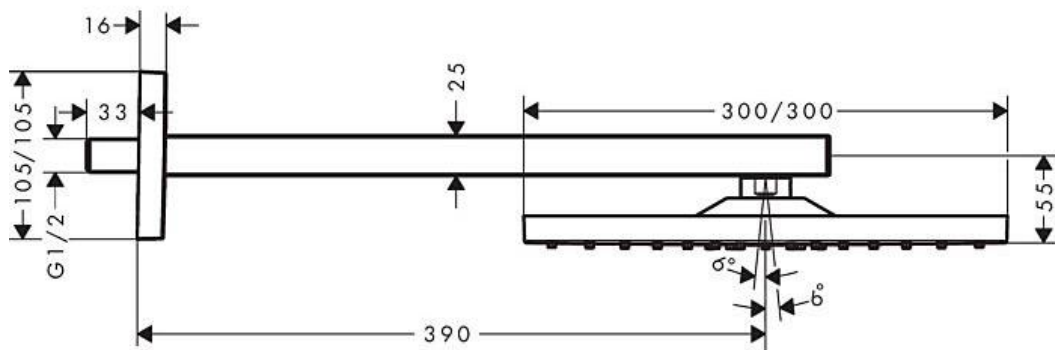

SPECIFICATION SHEET - fittings

BRAND:	hansgrohe	Product Photo:
ORIGIN:	Germany	
SERIES:	Overhead Showers	
PRODUCT DESCRIPTION:	Raindance E Overhead Shower • Jet type: RainAir • Flow rate: 19 l./min. at 3 bar	
MODEL No.	26238 670	
FINISH/COLOUR:	Matt Black	
DIMENSIONS:	300 x 300mm	
OPTIONAL MATCHING PARTS:		

Technical Informations: Suitable for continous flow water heater

REMINDER:	Pipe flushing must be done before faucets are installed. Failure to do so voids the warranty.
	Do not use cleaners containing abrasive cleansers, ammonia, bleach, acids, waxes, alcohol, solvents or other products not recommended for chrome.
	All information is for reference only, installation shall always be based on the actual product delivered.